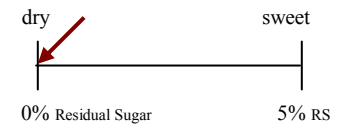

www.anthonroadwine.com

DEVONIAN RED

ANTHONY ROAD WINE COMPANY

On Seneca Lake

A medium-bodied, dry red, with nice fruit characters & hints of toasty oak (Cabernet Franc, Lemberger, Baco Noir, & Rougeon).