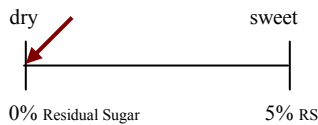

DEVONIAN RED

ANTHONY ROAD WINE COMPANY

On Seneca Lake

A medium-bodied, dry red, with nice fruit characters & hints of toasty oak (Cabernet Franc, Lemberger, Baco Noir, & Rougeon).

www.anthonroadwine.com

DEVONIAN RED

ANTHONY ROAD WINE COMPANY

On Seneca Lake

A medium-bodied, dry red, with nice fruit characters & hints of toasty oak (Cabernet Franc, Lemberger, Baco Noir, & Rougeon).