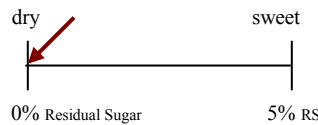

A medium-bodied, dry red, with nice fruit characters & hints of toasty oak (Cabernet Franc, Lemberger, Baco Noir, & Rougeon).

www.anthonroadwine.com

DEVONIAN RED

ANTHONY ROAD WINE COMPANY

On Seneca Lake

A medium-bodied, dry red, with nice fruit characters & hints of toasty oak (Cabernet Franc, Lemberger, Baco Noir, & Rougeon).