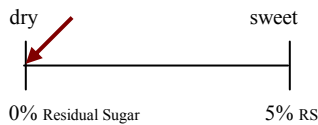

www.anthonroadwine.com

DEVONIAN RED

ANTHONY ROAD WINE COMPANY

On Seneca Lake

A medium-bodied, dry red, with nice fruit characters & hints of toasty oak (Cabernet Franc, Lemberger, Baco Noir, & Rougeon).