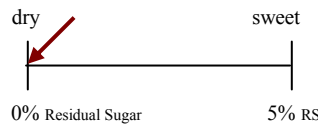

ANTHONY ROAD WINE COMPANY

On Seneca Lake

A medium-bodied, dry red, with nice fruit characters & hints of toasty oak (Cabernet Franc, Lemberger, Baco Noir, & Rougeon).

www.anthonroadwine.com

DEVONIAN RED

ANTHONY ROAD WINE COMPANY