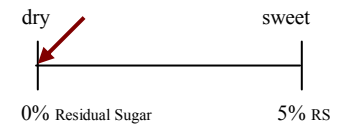

www.anthonroadwine.com

DEVONIAN RED

ANTHONY ROAD WINE COMPANY

On Seneca Lake

A medium-bodied, dry red, with nice fruit characters & hints of toasty oak (Cabernet Franc, Lemberger, Baco Noir, & Rougeon).

www.anthonroadwine.com