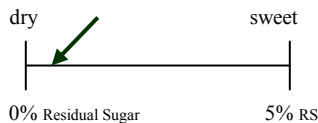

www.anthonroadwine.com

DEVONIAN WHITE

ANTHONY ROAD
WINE COMPANY

On Seneca Lake

A light, crisp table wine with subtle & mild fruit characters (Chardonnay, Riesling & Cayuga White). A great match with lighter meals!