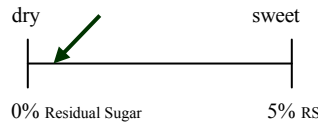

www.anthonroadwine.com

DEVONIAN WHITE

ANTHONY ROAD
WINE COMPANY

On Seneca Lake

A light, crisp table wine with subtle & mild fruit characters (Chardonnay, Riesling & Cayuga White). A great match with lighter meals!