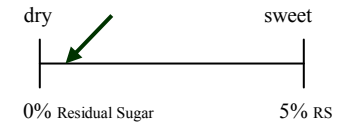

www.anthonroadwine.com

DEVONIAN WHITE

ANTHONY ROAD
WINE COMPANY

On Seneca Lake

A light, crisp table wine with subtle & mild fruit characters (Chardonnay, Riesling & Cayuga White). A great match with lighter meals!