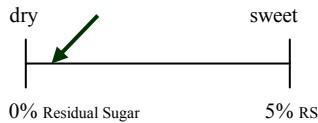

DEVONIAN WHITE

ANTHONY ROAD  
WINE COMPANY

On Seneca Lake

A light, crisp table wine with subtle & mild fruit characters (Chardonnay, Riesling & Cayuga White). A great match with lighter meals!

[www.anthonroadwine.com](http://www.anthonroadwine.com)