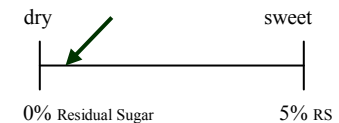

www.anthonroadwine.com