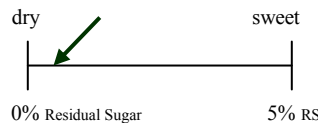

www.anthonroadwine.com

DEVONIAN WHITE

ANTHONY ROAD
WINE COMPANY

On Seneca Lake

A light, crisp table wine with subtle & mild fruit characters (Chardonnay, Riesling & Cayuga White). A great match with lighter meals!