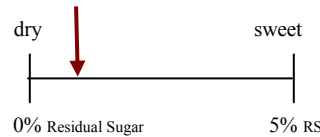

www.anthonroadwine.com

ROSÉ of CABERNET

ANTHONY ROAD WINE COMPANY

On Seneca Lake

A fresh, off-dry wine made from selected Cabernet Franc. Light berry characters and a crisp finish make this wine great for summer gatherings.