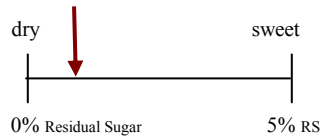

ROSÉ of CABERNET

ANTHONY ROAD WINE COMPANY

On Seneca Lake

A fresh, off-dry wine made from selected Cabernet Franc. Light berry characters and a crisp finish make this wine great for summer gatherings.

www.anthonroadwine.com