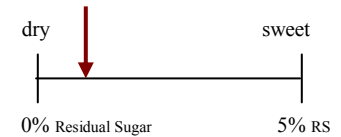

www.anthonroadwine.com

ROSÉ of CABERNET

ANTHONY ROAD WINE COMPANY

On Seneca Lake

A fresh, off-dry wine made from selected Cabernet Franc. Light berry characters and a crisp finish make this wine great for summer gatherings.