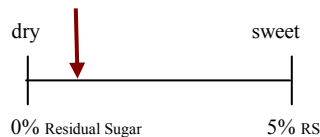

www.anthonroadwine.com

ROSÉ of CABERNET

ANTHONY ROAD WINE COMPANY

On Seneca Lake

A fresh, off-dry wine made from selected Cabernet Franc. Light berry characters and a crisp finish make this wine great for summer gatherings.