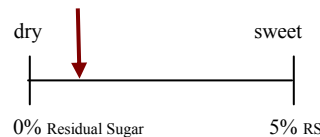

www.anthonroadwine.com

ROSÉ of CABERNET

ANTHONY ROAD WINE COMPANY

On Seneca Lake

A fresh, off-dry wine made from selected Cabernet Franc. Light berry characters and a crisp finish make this wine great for summer gatherings.