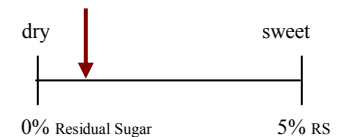

www.anthonroadwine.com