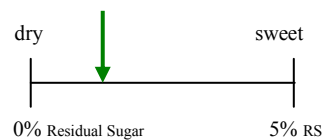

*Peach and melon characters
with hints of lime. A great
wine for many occasions and
suits a variety
of palates.*

www.anthonyroadwine.com

SEMI DRY RIESLING

ANTHONY ROAD
WINE COMPANY

GOVERNOR'S CUP
WINNER

*Peach and melon characters
with hints of lime. A great
wine for many occasions and
suits a variety
of palates.*