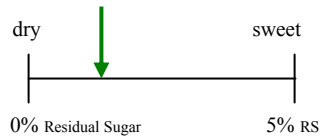

SEMI DRY RIESLING

ANTHONY ROAD
WINE COMPANY

GOVERNOR'S CUP
WINNER

*Peach and melon characters
with hints of lime. A great
wine for many occasions and
suits a variety
of palates.*

www.anthonyroadwine.com

SEMI DRY RIESLING