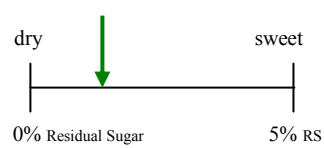

www.anthonyroadwine.com

SEMI DRY RIESLING

ANTHONY ROAD
WINE COMPANY

GOVERNOR'S CUP
WINNER

*Peach and melon characters
with hints of lime. A great
wine for many occasions and
suits a variety
of palates.*