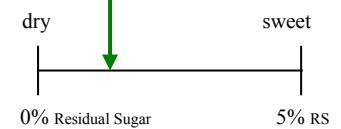

www.anthonyroadwine.com

SEMI DRY RIESLING

ANTHONY ROAD
WINE COMPANY

GOVERNOR'S CUP
WINNER

*Peach and melon characters
with hints of lime. A great
wine for many occasions and
suits a variety
of palates.*

www.anthonyroadwine.com