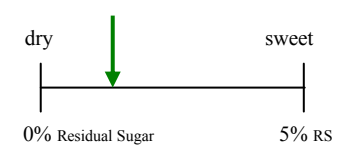

www.anthonyroadwine.com

SEMI DRY RIESLING

ANTHONY ROAD
WINE COMPANY

GOVERNOR'S CUP
WINNER

*Peach and melon characters
with hints of lime. A great
wine for many occasions and
suits a variety
of palates.*