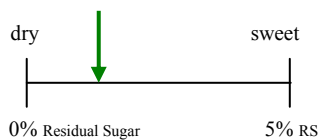

www.anthonyroadwine.com

SEMI DRY RIESLING

ANTHONY ROAD
WINE COMPANY

GOVERNOR'S CUP
WINNER

*Peach and melon characters
with hints of lime. A great
wine for many occasions and
suits a variety
of palates.*