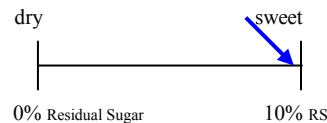

www.anthonroadwine.com

SWEET DREAM

ANTHONY ROAD
WINE COMPANY

On Seneca Lake

A dessert wine made from vigneoles grapes. Naturally balanced in sugar & acid with tropical fruit & apricot characters.

www.anthonroadwine.com