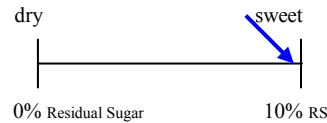

www.anthonroadwine.com

SWEET DREAM

ANTHONY ROAD
WINE COMPANY

On Seneca Lake

A dessert wine made from vigneoles grapes. Naturally balanced in sugar & acid with tropical fruit & apricot characters.