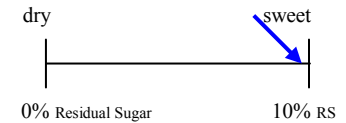

www.anthonroadwine.com

SWEET DREAM

ANTHONY ROAD
WINE COMPANY

On Seneca Lake

A dessert wine made from vigneoles grapes. Naturally balanced in sugar & acid with tropical fruit & apricot characters.