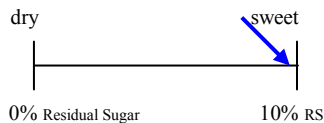

A dessert wine made from vigneoles grapes. Naturally balanced in sugar & acid with tropical fruit & apricot characters.

www.anthonroadwine.com

SWEET DREAM

ANTHONY ROAD
WINE COMPANY

On Seneca Lake

A dessert wine made from vigneoles grapes. Naturally balanced in sugar & acid with tropical fruit & apricot characters.