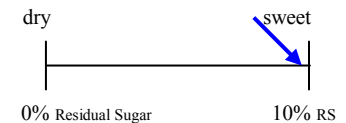

www.anthonroadwine.com

SWEET DREAM