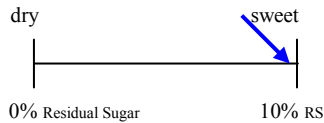

ANTHONY ROAD
WINE COMPANY

On Seneca Lake

A dessert wine made from vigneoles grapes. Naturally balanced in sugar & acid with tropical fruit & apricot characters.

www.anthonroadwine.com

SWEET DREAM

ANTHONY ROAD
WINE COMPANY