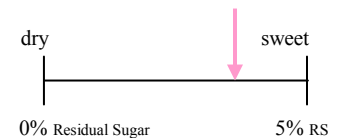

www.anthonroadwine.com