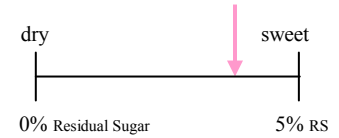

www.anthonroadwine.com

TONY'S BLUSH

ANTHONY ROAD
WINE COMPANY

On Seneca Lake

A fresh, semi-sweet wine with hints of tangerine & cherry characteristics. Serve chilled with light lunches or cheese & crackers.